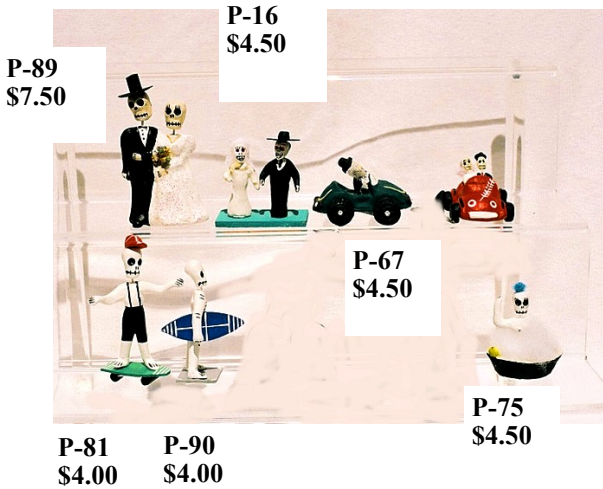

Day of the Dead Brochure

Individual Clay Skeletons

P-66 articulated figures \$8.00ea. 4"
Order by type.

P-132 \$9.00 4 1/2" **P-130 \$9.00 4 1/2"**

P-116 \$9.00 4 1/2" **P-129 \$9.00 4 1/2"**

P-89 \$7.50

P-16 \$4.50

P-67 \$4.50

P-75 \$4.50

P-81 \$4.00

P-90 \$4.00

P-72 \$6.00

P-73 \$6.00 Male or female

D-9 \$8 4"

P-80 asstd. musicians \$5.50 ea. 3"

P-98 \$16.00 4"

P-97 \$8.50 3 1/2"

P-107M \$13.00

P-123 \$13:00

P-123N \$13:00

P20 Med Clay Skeletons \$18.00 @ 7in

Mariachi / Band Sets

P-101 \$ 21.00 2 1/2"

P-85 \$ 19.00 2 1/2"

P-100 \$ 20.00 1 3/4"

P-86
\$ 19.00
2 1/2"

P-82 \$13.00 1 1/4"

P-65 \$19.00 2 1/2"

P-59 \$8.00 3.5 in Order by type