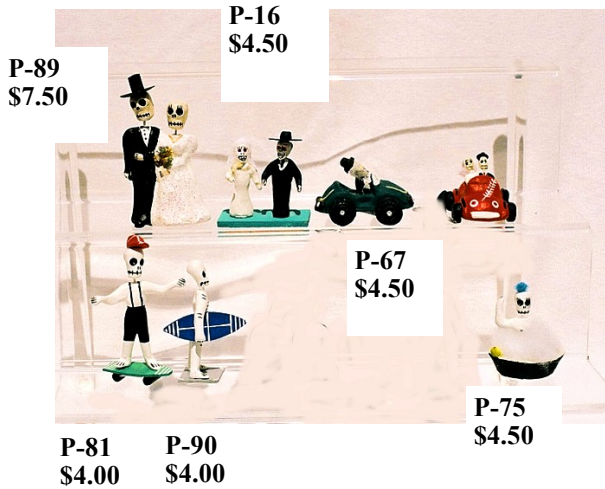

Day of the Dead Brochure

Individual Clay Skeletons

P-66 articulated figures \$8.00ea. 4"
Order by type.

P-132 \$9.00 4 1/2"
P-130 \$9.00 4 1/2"

P-116 \$9.00 4 1/2"
P-129 \$9.00 4 1/2"

P-89 \$7.50

P-16 \$4.50

P-67 \$4.50

P-75 \$4.50

P-81 \$4.00

P-90 \$4.00

P-72 \$6.00

P-73 \$6.00 Male or female

D-9 \$8 4"

P-80 asstd. musicians \$5.50 ea. 3"

P-98 \$16.00 4"

P-97 \$8.50 3 1/2"

P-107M \$13.00

P-123 \$13:00

P-123N \$13:00

P20 Med Clay Skeletons \$18.00 @ 7in